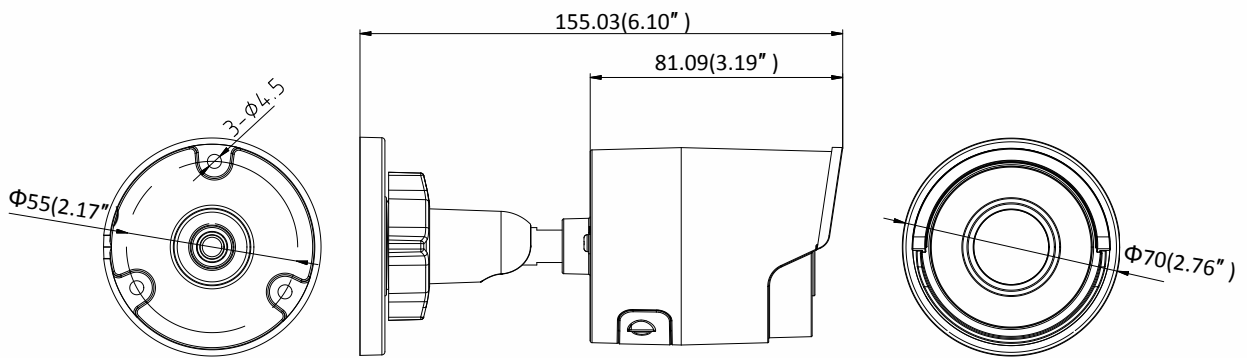

## Specifications

<b>Camera</b>	
Image Sensor	1/2.8" Progressive Scan CMOS
Min. Illumination	Color: 0.01 Lux @ (F1.2, AGC ON), 0.028 Lux @ (F2.0, AGC ON), 0 Lux with IR
Shutter Speed	1/3 s to 1/100,000 s
Slow Shutter	Yes
Day & Night	IR Cut Filter
Digital Noise Reduction	3D DNR
WDR	120dB
3-Axis Adjustment	Pan: 0° to 360°, tilt: 0° to 90°, rotate: 0° to 360°
<b>Lens</b>	
Focal length	2.8/4/6/8 mm
Aperture	F2.0
Focus	Fixed
FOV	2.8 mm, horizontal FOV: 103°, vertical FOV: 59°, diagonal FOV: 118° 4 mm, horizontal FOV: 86°, vertical FOV: 46°, diagonal FOV: 102° 6 mm, horizontal FOV: 54°, vertical FOV: 30°, diagonal FOV: 62° 8 mm, horizontal FOV: 43°, vertical FOV: 23°, diagonal FOV: 50°
Lens Mount	M12
<b>IR</b>	
IR Range	Up to 30 m
Wavelength	850nm
<b>Compression Standard</b>	
Video Compression	Main stream: H.265/H.264 Sub-stream: H.265/H.264/MJPEG Third stream: H.265/H.264
H.264 Type	Main Profile/High Profile
H.264+	Main stream supports
H.265 Type	Main Profile
H.265+	Main stream supports
Video Bit Rate	32 Kbps to 16 Mbps
<b>Smart Feature-set</b>	
Smart Event	Line crossing detection, intrusion detection, face detection
Basic Event	Motion detection, video tampering alarm, exception (network disconnected, IP address conflict, illegal login, HDD full, HDD error)
Linkage Method	Trigger recording: memory card, network storage, pre-record and post-record Trigger captured pictures uploading: FTP, HTTP, NAS, Email Trigger notification: HTTP, ISAPI, Email
Region of Interest	1 fixed region for main stream and sub-stream
<b>Image</b>	
Max. Resolution	1920 × 1080
Main Stream	50Hz: 25fps (1920 × 1080, 1280 × 960, 1280 × 720) 60Hz: 30fps (1920 × 1080, 1280 × 960, 1280 × 720)
Sub-Stream	50Hz: 25fps (640 × 480, 640 × 360, 320 × 240) 60Hz: 30fps (640 × 480, 640 × 360, 320 × 240)

## Dimension